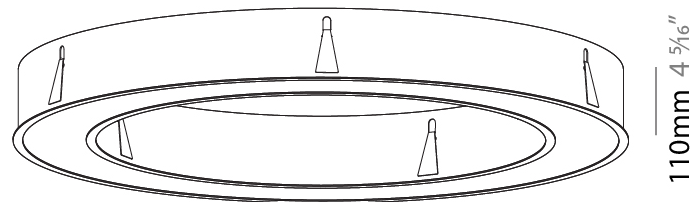

GENERAL

Series: Glorious
Subseries: Glorious
Brand: Prolicht
Division: Architectural
Mounting Type: Recessed
Mounting Location: Ceiling
Subcategory: Ambient

PHYSICAL

Shape: Round
Diameter (mm): 1270
Diameter (in): 50
Height (mm): 110
Height (in): 4 5/16
Min. Recessing Depth (mm): 120
Min. Recessing Depth (in): 4 3/4
Light Distribution: Direct
Weight (kg): 15.446
Weight (lbs): 34.05
Diffuser: PMMA - Opal or Micro-Prism
Fixture Finish: SSR / BKV / CWI / CRY / HAB / UFT / ITA / RUA / FTG / MYG / LOD / PUS / FRO / FUP / KIA / POP / BLS / SPG / MEY / GOH / GUM / CHC / COM / ABZ / JAG / OBR / MOS / ROR
Fixture Material: Aluminum
Cut-out Measurements: 1260mm / 49 5/8" x 940mm / 37"

ELECTRICAL

Lamp Type: LED (Zhaga Standard)
Input Wattage (W): 60
Total Output Wattage (W): 48 / 38.4 (3500K)
Dimming: 0-10V Dimming / Phase Dimming (120Vac Only)
Driver Included: Yes
Driver Location: Integrated
Driver Type: Constant Current - 120 / 277Vac
Driver Class: Class 2
Input Voltage (V): 120 - 277
Constant Current (MA): 350 / 600 (3500K)

LED

Color Temperature (°K): 3000 / 3500 / 4000
Max. Delivered Lumen (lm): 5540 / 5733 / 5850
CRI: >80 CRI
Efficiency (%): 65
Lamp Life (hrs): 50000

OPTICAL

RATINGS AND CERTIFICATIONS

Certified By: Certified for North American Standards
IP rating: IP20

PROJECT
TYPE
SPECIFIER
QUANTITY
DATE

Ø 928mm 36 9/16"

Ø 1270mm 50"

110mm 4 5/16"

1260mm x 940mm
49 5/8" x 37"

120mm
4 3/4"

10 - 15mm
3/8" - 9/16"